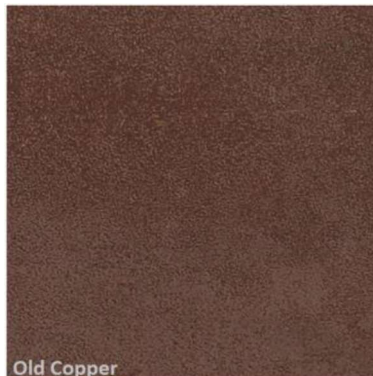

Standard colours		Surfaces available		
		Smooth	Woodgrain	Stucco
Traffic White	RAL9016		✓	✓
Chocolate Brown	RAL 8017		✓	✓
Jet Black	RAL 9005		✓	
Anthracite Grey	RAL7016			✓
Gentian Blue	RAL 5010			✓
Moss Green	RAL 6005			✓
Fir Green	RAL 6009			✓
Flame Red	RAL 3000			✓
White Aluminium	RAL9006			✓
Grey Aluminium	RAL9007			✓

Standard colours		Surfaces available		
		Smooth	Woodgrain	Stucco
Traffic White	RAL9016	✓	✓	✓
Chocolate Brown	RAL 8017		✓	
Jet Black	RAL 9005		✓	
Anthracite Grey	RAL7016	✓	✓	
Fir Green	RAL 6009		✓	
Golden Oak		✓		
Old Oak		✓		
Dark Oak		✓		
Rosewood		✓		
Winchester Oak		✓		
Light Oak		✓		

Standard colours		Surfaces available		
		Smooth	Woodgrain	Stucco
Traffic White	RAL9016	✓	✓	✓
White Aluminium	RAL9006	✓		
Signal Black	RAL9004	✓		
Anthracite Grey	RAL7016	✓	✓	✓
Anthracite Metallic		✓		
Old Copper		✓		
Brushed Stainless Steel		✓		
3D Grey		✓		
3D White		✓		
3D Linea		✓		

SLICK+ panels

FLUSH Slick+ design offers an exceptional range of colours which can make your home look like a million worth.

Metallic Anthracite Grey

Anthracite Metallic

Old Copper

Old Copper

Brushed Stainless Steel